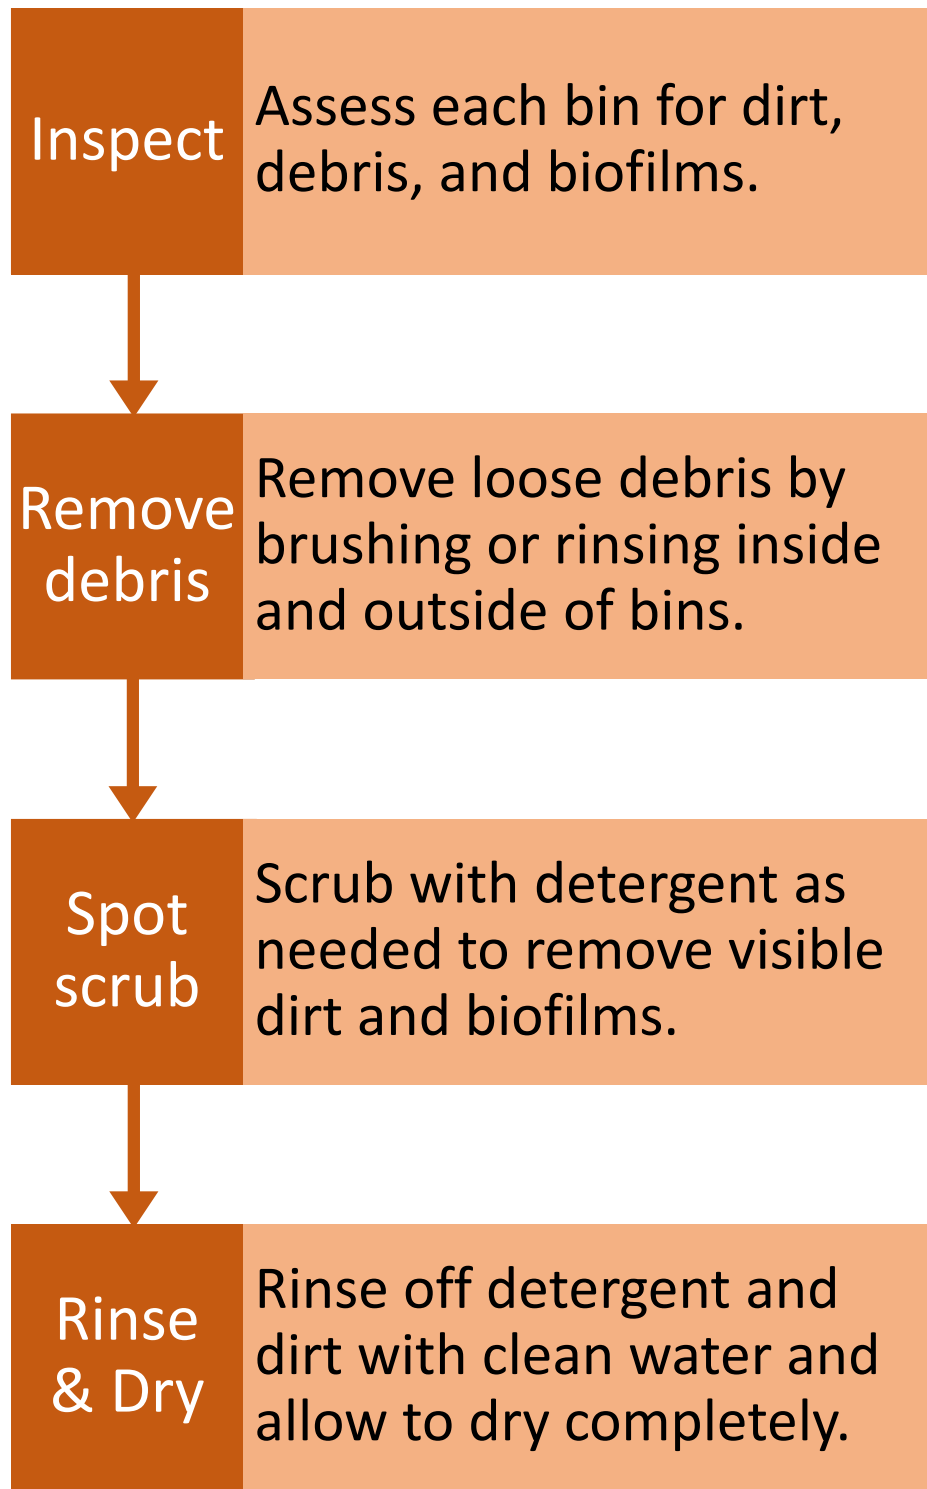

How to Clean Bins

Routine Reset

Make it look like this when you're done!

Periodic Deep Clean